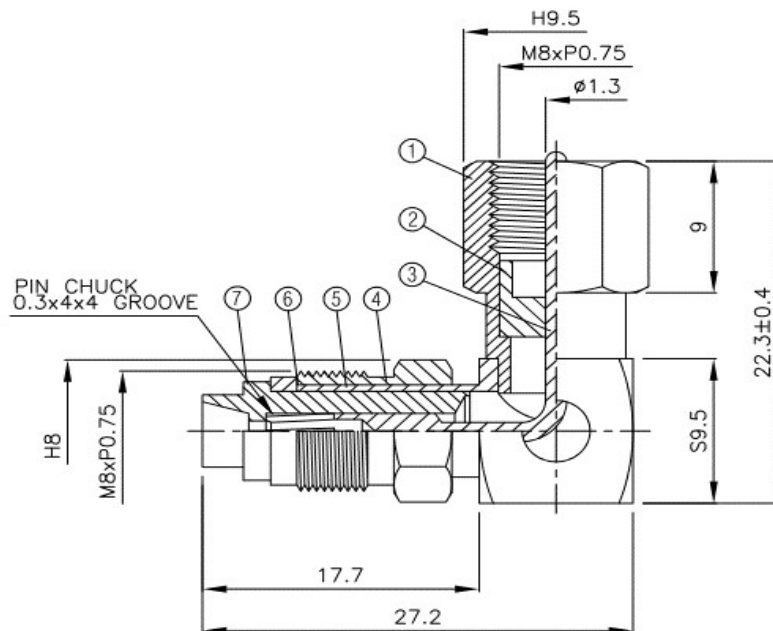

NI - 130 FME Winkelstecker / Kupplung

| NO | DESCRIPTION | MATERIAL | Q' TY | FINISH |
|----|--------------|----------|-------|---------|
| 1 | BODY 1 | BRASS | 1 | NICKEL |
| 2 | INSULATION 1 | DELTRIN | 1 | DELTRIN |
| 3 | PIN | BRASS | 1 | GOLD |
| 4 | NUT | BRASS | 1 | NICKEL |
| 5 | BODY 2 | BRASS | 1 | NICKEL |
| 6 | WASHER | BRASS | 1 | NICKEL |
| 7 | INSULATION | DELTRIN | 1 | DELTRIN |